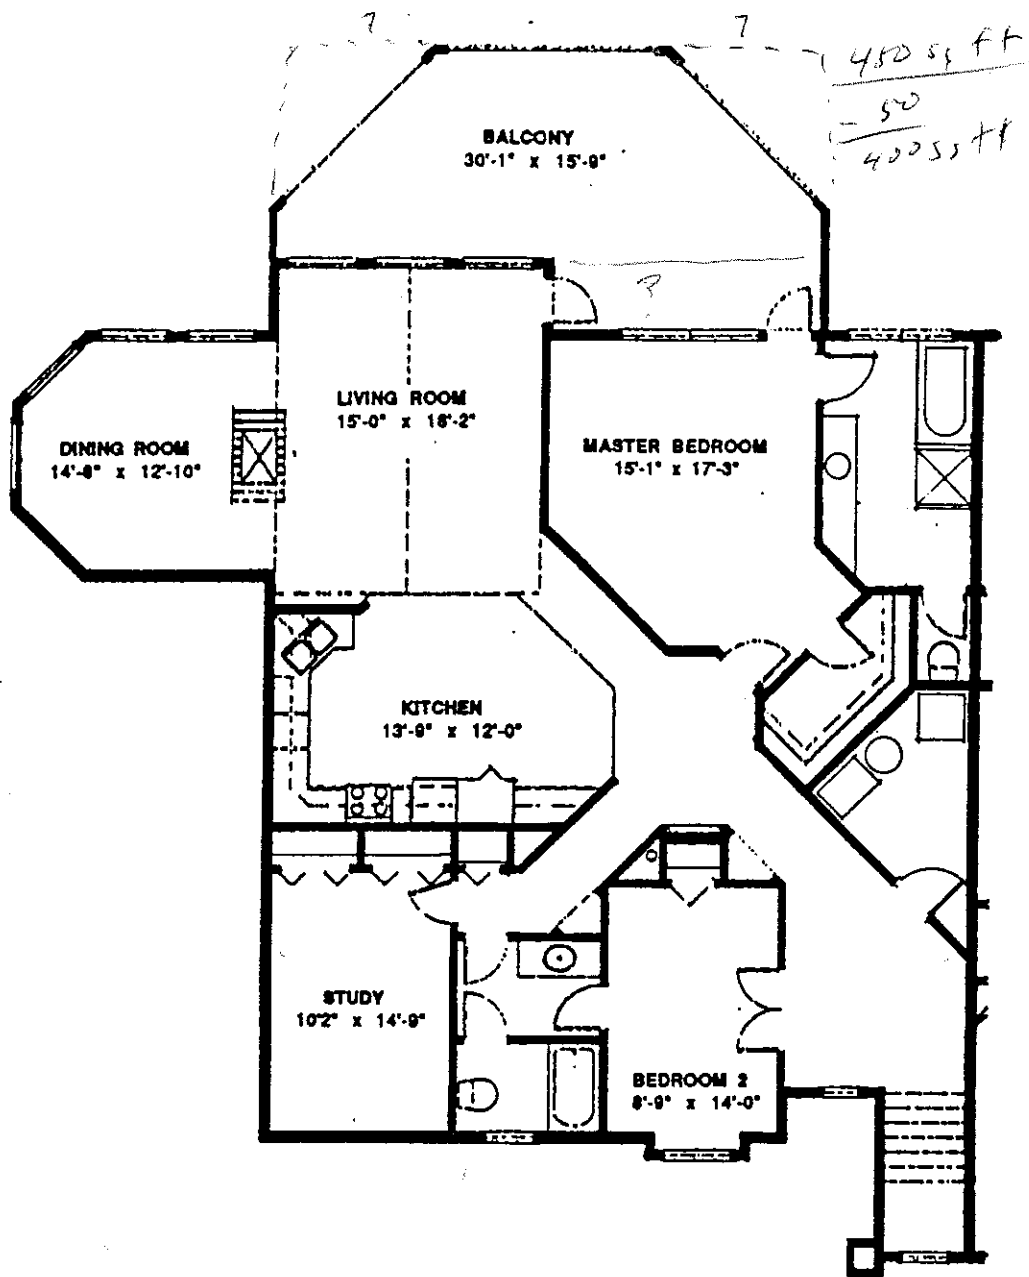

PEREGRINE POINT ESTATES

2134 Square Feet Unit # 27 & 28

2200