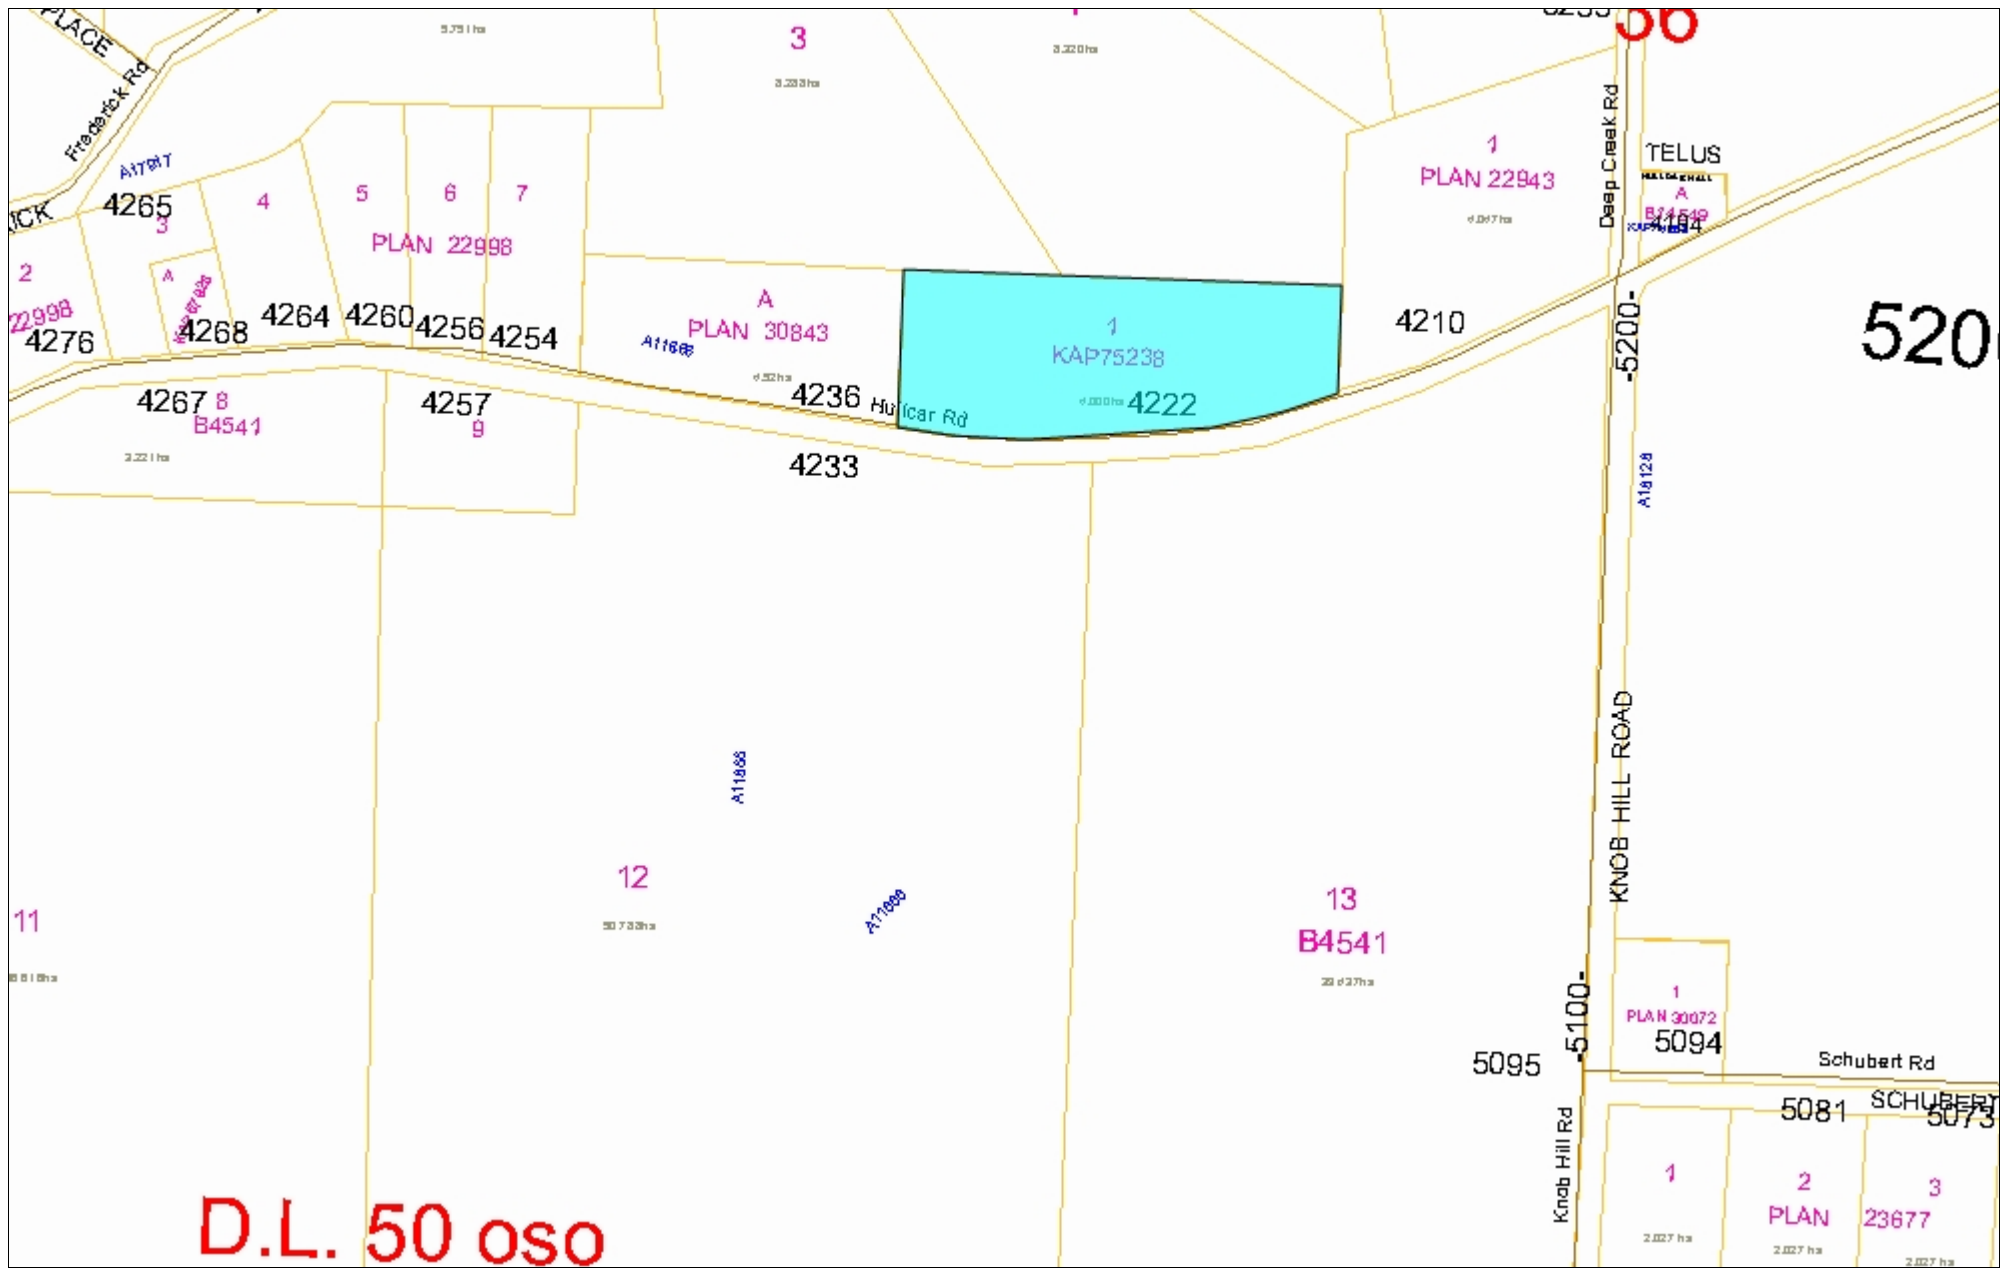

North Okanagan Map

D.L. 50 oso

This drawing has been produced by the City of Vernon's and the Regional District of North Okanagan's Geographic Information Systems. The data provided is derived from a variety of sources with varying levels of accuracy. The City of Vernon and the Regional District of North Okanagan make no warranty or representation, expressed or implied, with the regard to the correctness, accuracy and/or reliability of the information contained herein.